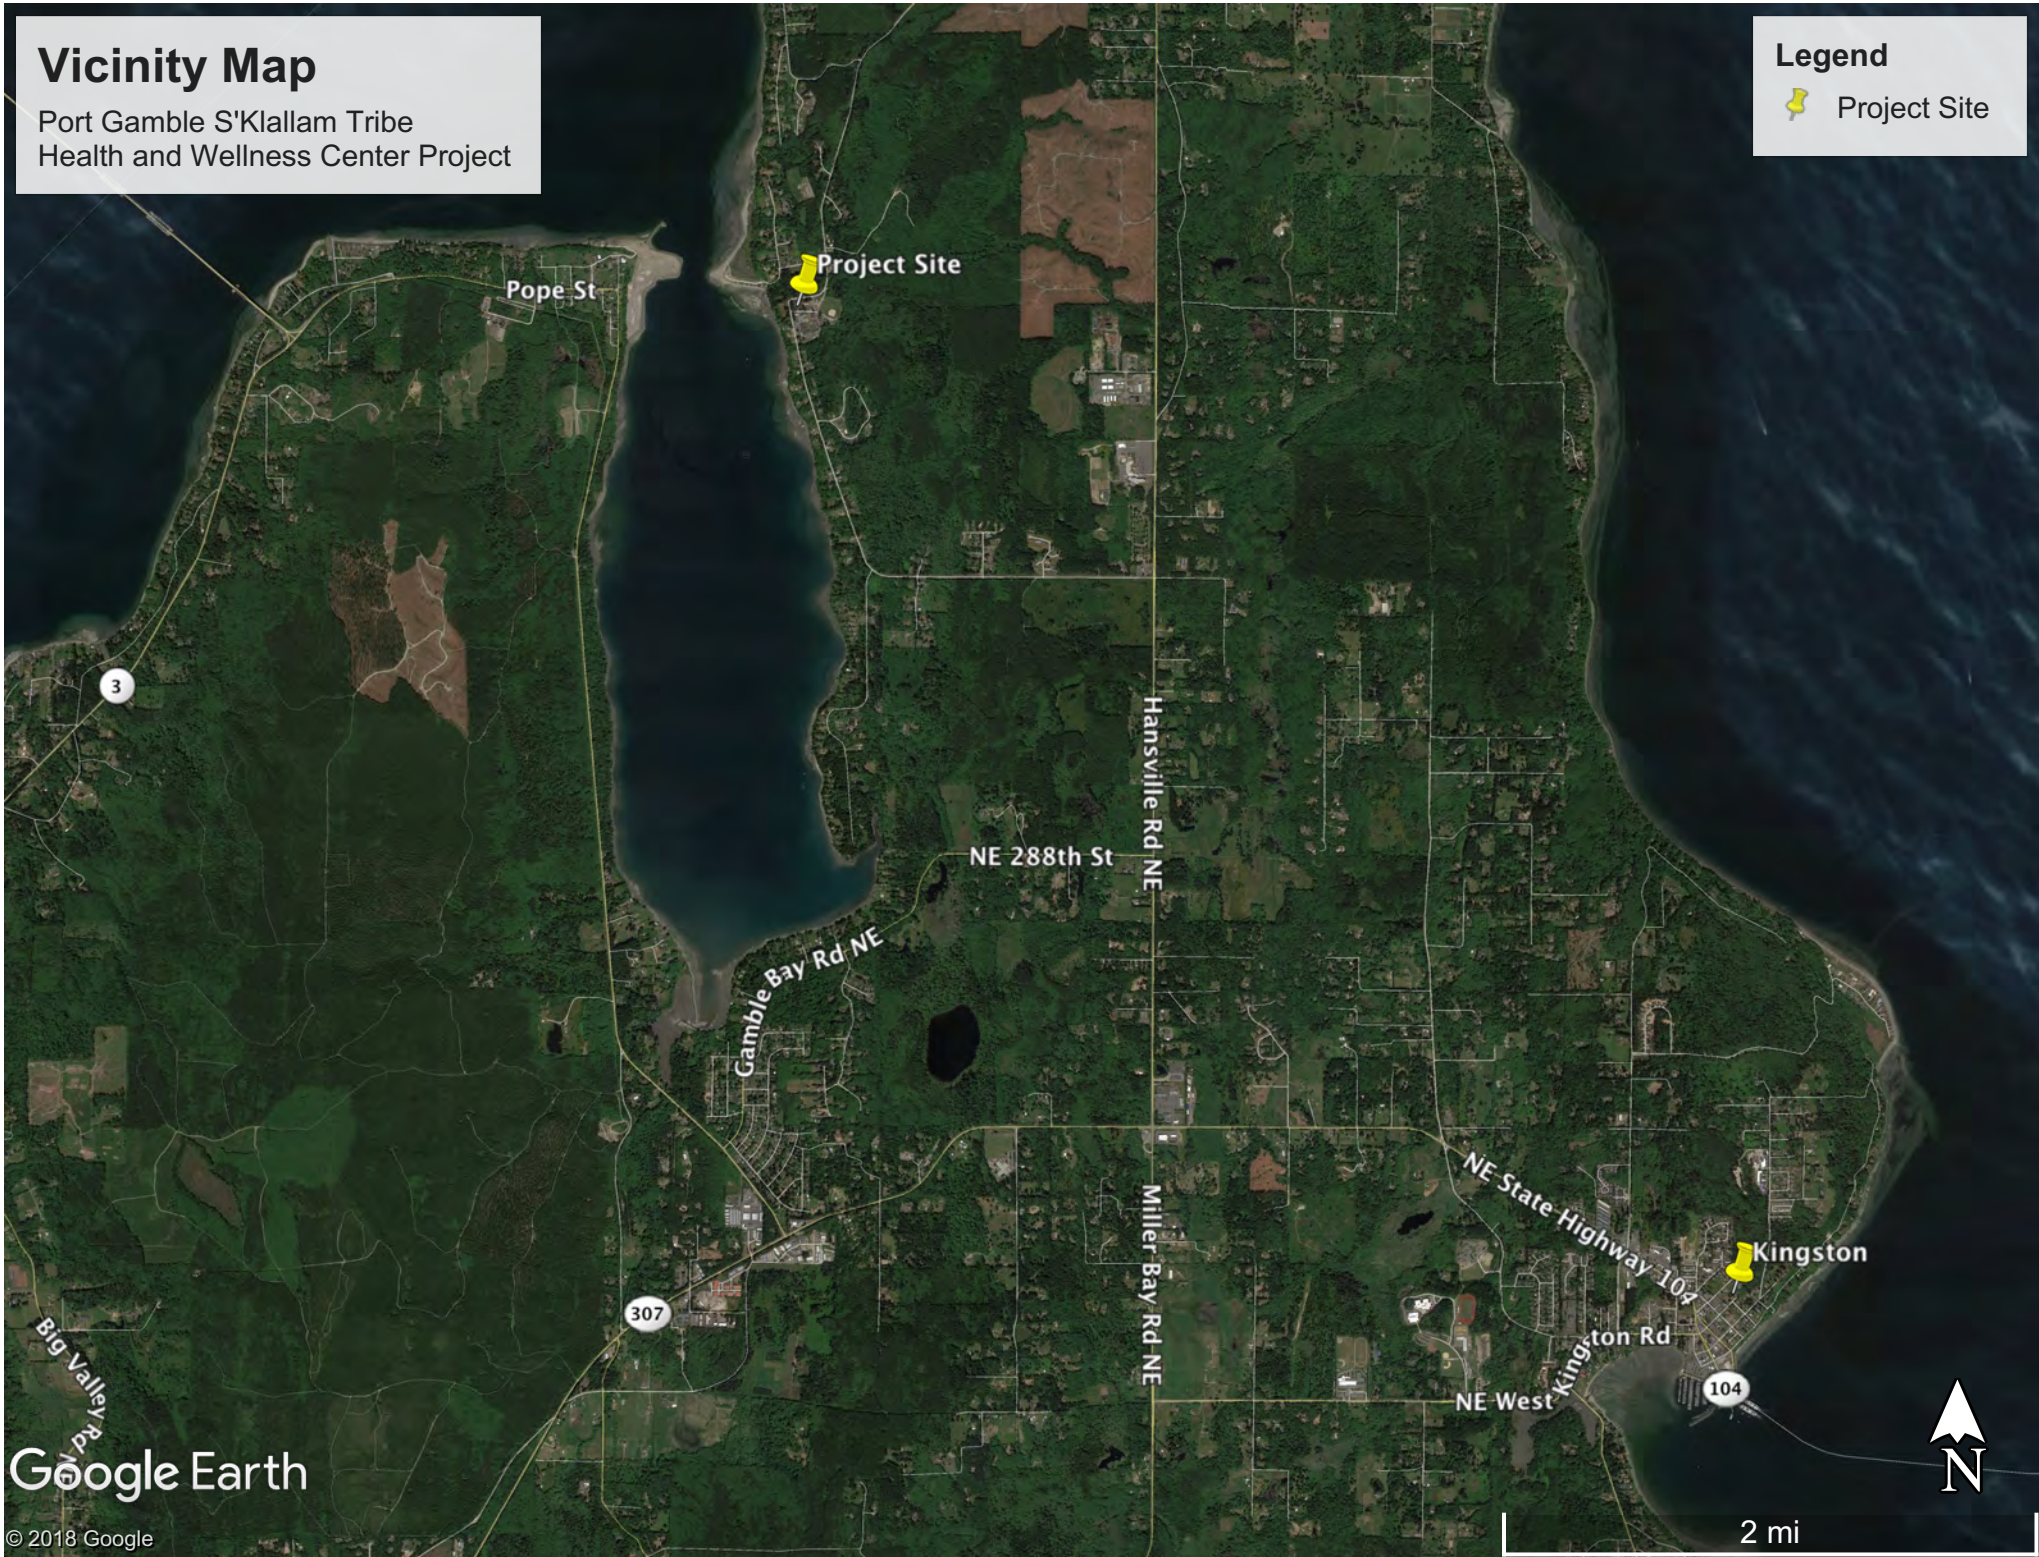

Vicinity Map

Port Gamble S'Klallam Tribe
Health and Wellness Center Project

Legend
📌 Project Site

Google Earth